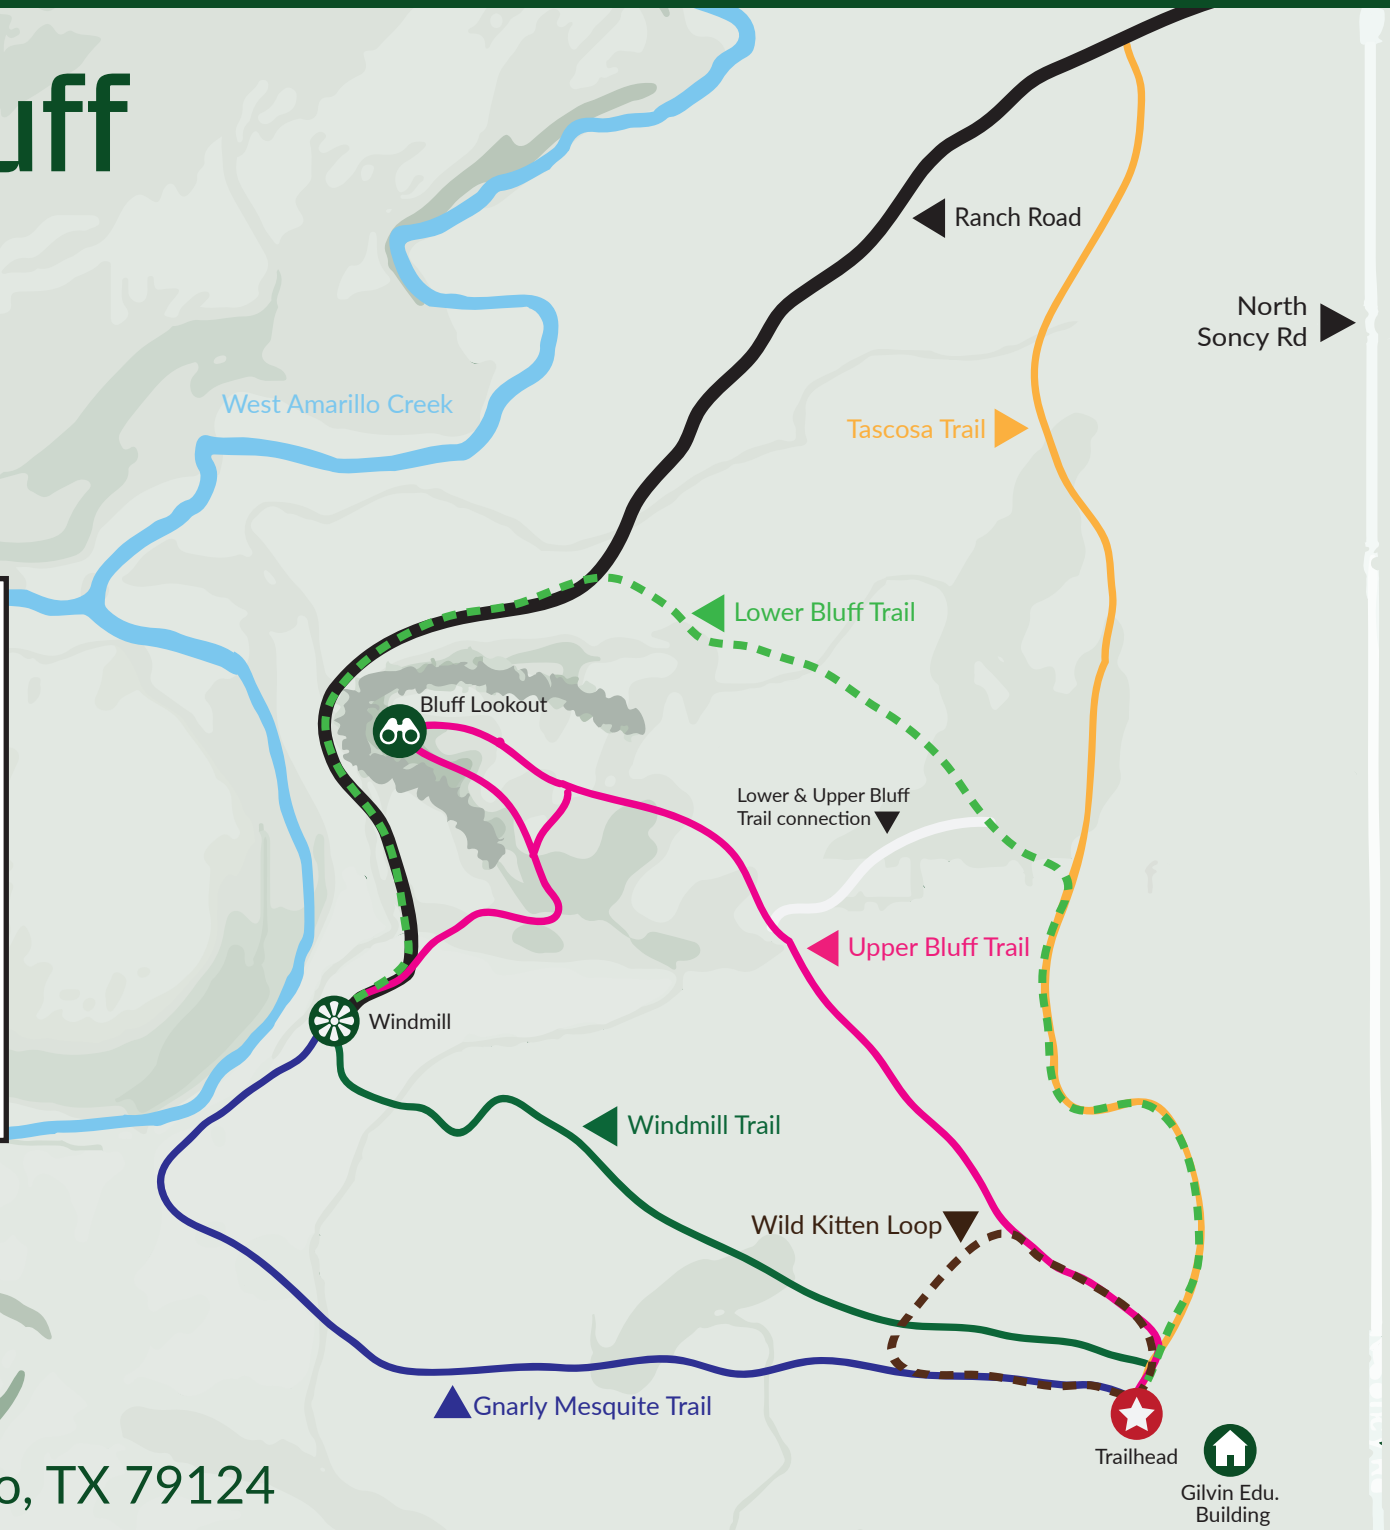

Wildcat Bluff Trail map

Visitor Center (non-emergency):
806-352-6007

In case of an emergency
Call 911

- Tascosa Trail 1.09 miles
- Lower Bluff Trail 1.24 miles
- Upper Bluff Trail 1.05 miles
- Gnarly Mesquite Trail .9 miles
- Windmill Trail .7 miles
- Wild Kitten Loop .5 miles
- Ranch Road 1.1 miles

2301 N Soncy Rd, Amarillo, TX 79124

Trailhead
Gilvin Edu.
Building